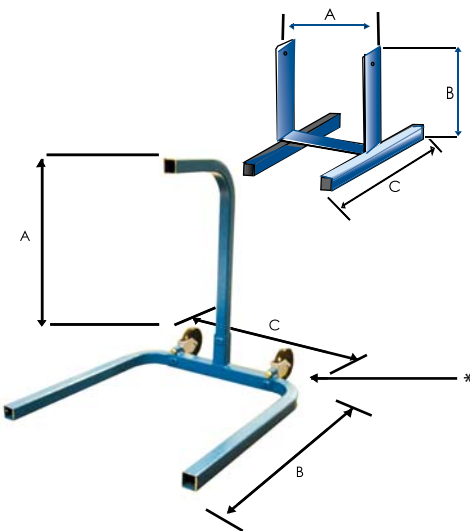

277V 3.6 3.2

* Standard

22" High Velocity Fan Air Flow Pattern

Above velocities shown in feet per minute.

YM Yoke Mount

SIZES	MOUNT DIMENSIONS			SHIPPING WEIGHT
	A	B	C	
YM-14"	14"	2"	14"	8 lbs/4 kg
YM-18"	19.5"	2"	14.5"	12 lbs/5 kg
YM-22"	24"	2"	18"	15 lbs/7 kg
YM-26"	28"	4"	19.5"	16.5 lbs/7.4 kg
YM-30"	30.5"	4"	20.75"	18 lbs/8 kg

TC Truck Cooler Mount

Mounts

SIZES	A	MOUNT DIMENSIONS			SHIPPING WEIGHT
		B	C	D	
14" & 18"	10.5"	36"	25"	11"	18 lbs/8 kg

CW Column Wall Mount

SIZES	MOUNT DIMENSIONS			SHIPPING WEIGHT
	A	B	C	
All Sizes: 14" - 30"	27"	38"	27"	22 lbs/10 kg

PB Portable Base Mount / PS Portable Stroller Mount

SIZES	MOUNT DIMENSIONS			SHIPPING WEIGHT
	A	B	C	
PB-14"	14.5"	15.25"	15.5"	12 lbs/5 kg
PB-18"	19.5"	16"	17"	16 lbs/7 kg
PB-22"	24"	20.5"	23"	20 lbs/9 kg
PB-26"	28"	21.5"	26"	23.5 lbs/10.6 kg
PB-30"	31"	22.5"	26"	26 lbs/12 kg

SIZES	MOUNT DIMENSIONS			SHIPPING WEIGHT
	A	B	C	
All Sizes: 14" - 30"	32"	35"	32"	38lbs/17kg

* 5" Castor Wheels

Options

Contact your sales representative for available options.

Note: Due to continual product improvement, items are subject to change without notice.