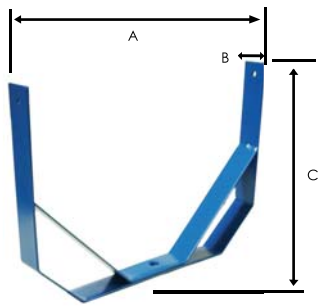

277V 3.6 3.2

* Standard

22" High Velocity Fan Air Flow Pattern

Above velocities shown in feet per minute.

YM Yoke Mount

SIZES	MOUNT DIMENSIONS			SHIPPING WEIGHT
	A	B	C	
YM-14"	14"	2"	14"	8 lbs/4 kg
YM-18"	19.5"	2"	14.5"	12 lbs/5 kg
YM-22"	24"	2"	18"	15 lbs/7 kg
YM-26"	28"	4"	19.5"	16.5 lbs/7.4 kg
YM-30"	30.5"	4"	20.75"	18 lbs/8 kg

TC Truck Cooler Mount

Mounts

SIZES	A	MOUNT DIMENSIONS			SHIPPING WEIGHT
		B	C	D	
14" & 18"	10.5"	36"	25"	11"	18 lbs/8 kg

CW Column Wall Mount

SIZES	MOUNT DIMENSIONS			SHIPPING WEIGHT
	A	B	C	
All Sizes: 14" - 30"	27"	38"	27"	22 lbs/10 kg