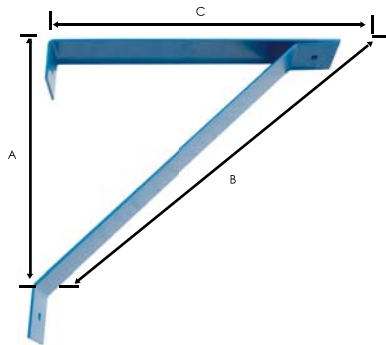

277V 3.6 3.2

* Standard

22" High Velocity Fan Air Flow Pattern

Above velocities shown in feet per minute.

YM Yoke Mount

SIZES	MOUNT DIMENSIONS			SHIPPING WEIGHT
	A	B	C	
YM-14"	14"	2"	14"	8 lbs/4 kg
YM-18"	19.5"	2"	14.5"	12 lbs/5 kg
YM-22"	24"	2"	18"	15 lbs/7 kg
YM-26"	28"	4"	19.5"	16.5 lbs/7.4 kg
YM-30"	30.5"	4"	20.75"	18 lbs/8 kg

TC Truck Cooler Mount

Mounts

SIZES	A	MOUNT DIMENSIONS			SHIPPING WEIGHT
		B	C	D	
14" & 18"	10.5"	36"	25"	11"	18 lbs/8 kg

CW Column Wall Mount

SIZES	MOUNT DIMENSIONS			SHIPPING WEIGHT
	A	B	C	
All Sizes: 14" - 30"	27"	38"	27"	22 lbs/10 kg