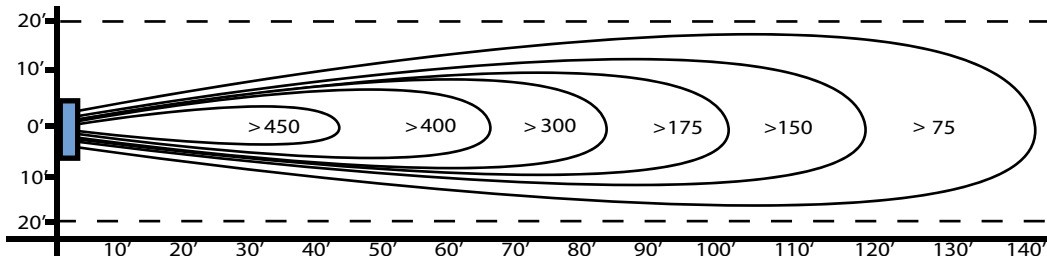

277V 3.6 3.2

* Standard

22" High Velocity Fan Air Flow Pattern

Above velocities shown in feet per minute.

YM Yoke Mount

SIZES	MOUNT DIMENSIONS			SHIPPING WEIGHT
	A	B	C	
YM-14"	14"	2"	14"	8 lbs/4 kg
YM-18"	19.5"	2"	14.5"	12 lbs/5 kg
YM-22"	24"	2"	18"	15 lbs/7 kg
YM-26"	28"	4"	19.5"	16.5 lbs/7.4 kg
YM-30"	30.5"	4"	20.75"	18 lbs/8 kg