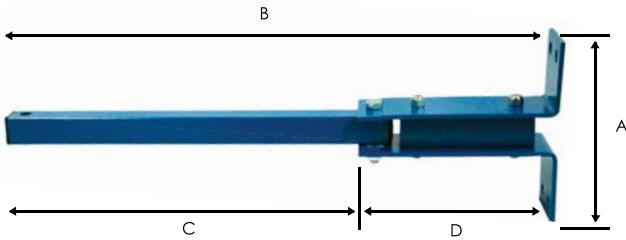

TC Truck Cooler Mount

Mounts

SIZES	A	MOUNT DIMENSIONS			SHIPPING WEIGHT
		B	C	D	
14" & 18"	10.5"	36"	25"	11"	18 lbs/8 kg