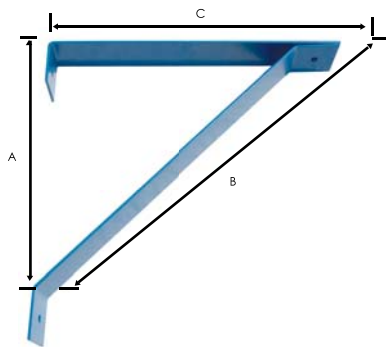

26" High Velocity Fan Air Flow Pattern

Above velocities shown in feet per minute.

YM Yoke Mount

SIZES	MOUNT DIMENSIONS			SHIPPING WEIGHT
	A	B	C	
YM-14"	14"	2"	14"	8 lbs/4 kg
YM-18"	19.5"	2"	14.5"	12 lbs/5 kg
YM-22"	24"	2"	18"	15 lbs/7 kg
YM-26"	28"	4"	19.5"	16.5 lbs/7.4 kg
YM-30"	30.5"	4"	20.75"	18 lbs/8 kg

TC Truck Cooler Mount

Mounts

SIZES	A	MOUNT DIMENSIONS			SHIPPING WEIGHT
		B	C	D	
14" & 18"	10.5"	36"	25"	11"	18 lbs/8 kg

CW Column Wall Mount

SIZES	MOUNT DIMENSIONS			SHIPPING WEIGHT
	A	B	C	
All Sizes: 14" - 30"	27"	38"	27"	22 lbs/10 kg