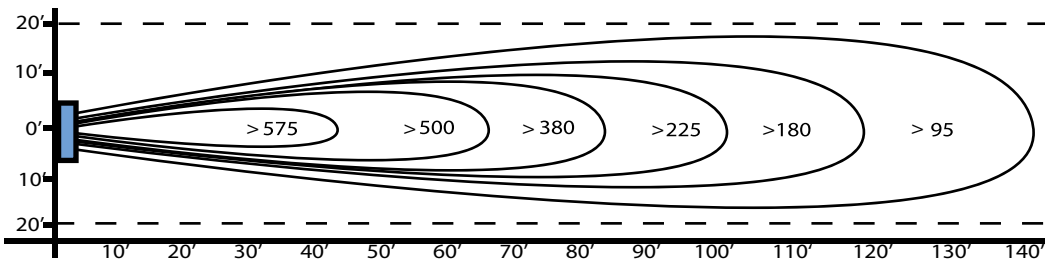

26" High Velocity Fan Air Flow Pattern

Above velocities shown in feet per minute.

YM Yoke Mount

SIZES	MOUNT DIMENSIONS			SHIPPING WEIGHT
	A	B	C	
YM-14"	14"	2"	14"	8 lbs/4 kg
YM-18"	19.5"	2"	14.5"	12 lbs/5 kg
YM-22"	24"	2"	18"	15 lbs/7 kg
YM-26"	28"	4"	19.5"	16.5 lbs/7.4 kg
YM-30"	30.5"	4"	20.75"	18 lbs/8 kg