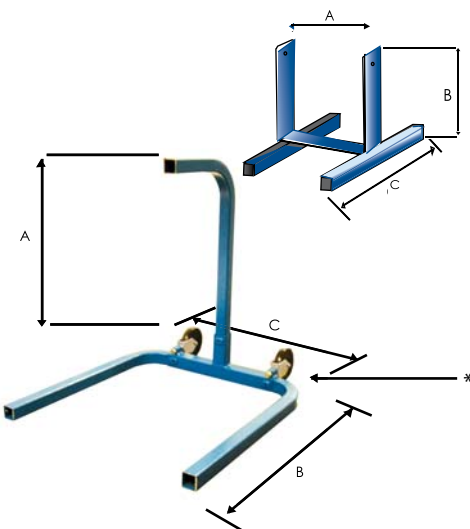

26" High Velocity Fan Air Flow Pattern

Above velocities shown in feet per minute.

YM Yoke Mount

SIZES	MOUNT DIMENSIONS			SHIPPING WEIGHT
	A	B	C	
YM-14"	14"	2"	14"	8 lbs/4 kg
YM-18"	19.5"	2"	14.5"	12 lbs/5 kg
YM-22"	24"	2"	18"	15 lbs/7 kg
YM-26"	28"	4"	19.5"	16.5 lbs/7.4 kg
YM-30"	30.5"	4"	20.75"	18 lbs/8 kg

TC Truck Cooler Mount

Mounts

SIZES	A	MOUNT DIMENSIONS			SHIPPING WEIGHT
		B	C	D	
14" & 18"	10.5"	36"	25"	11"	18 lbs/8 kg

CW Column Wall Mount

SIZES	MOUNT DIMENSIONS			SHIPPING WEIGHT
	A	B	C	
All Sizes: 14" - 30"	27"	38"	27"	22 lbs/10 kg

PB Portable Base Mount / PS Portable Stroller Mount

SIZES	MOUNT DIMENSIONS			SHIPPING WEIGHT
	A	B	C	
PB-14"	14.5"	15.25"	15.5"	12 lbs/5 kg
PB-18"	19.5"	16"	17"	16 lbs/7 kg
PB-22"	24"	20.5"	23"	20 lbs/9 kg
PB-26"	28"	21.5"	26"	23.5 lbs/10.6 kg
PB-30"	31"	22.5"	26"	26 lbs/12 kg

SIZES	MOUNT DIMENSIONS			SHIPPING WEIGHT
	A	B	C	
All Sizes: 14" - 30"	32"	35"	32"	38lbs/17kg

* 5" Castor Wheels

Options

Contact your sales representative for available options.

Note: Due to continual product improvement, items are subject to change without notice.