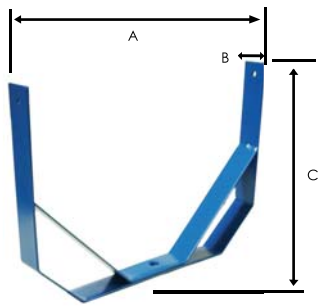

26" High Velocity Fan Air Flow Pattern

Above velocities shown in feet per minute.

YM Yoke Mount

SIZES	MOUNT DIMENSIONS			SHIPPING WEIGHT
	A	B	C	
YM-14"	14"	2"	14"	8 lbs/4 kg
YM-18"	19.5"	2"	14.5"	12 lbs/5 kg
YM-22"	24"	2"	18"	15 lbs/7 kg
YM-26"	28"	4"	19.5"	16.5 lbs/7.4 kg
YM-30"	30.5"	4"	20.75"	18 lbs/8 kg