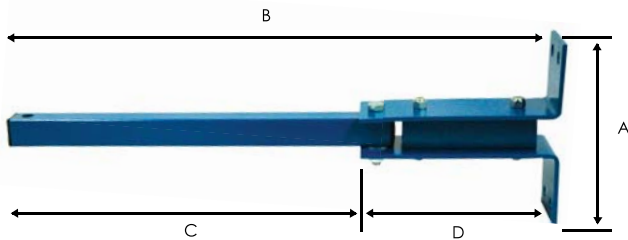

TC Truck Cooler Mount

Mounts

SIZES	A	MOUNT DIMENSIONS			SHIPPING WEIGHT
		B	C	D	
14" & 18"	10.5"	36"	25"	11"	18 lbs/8 kg