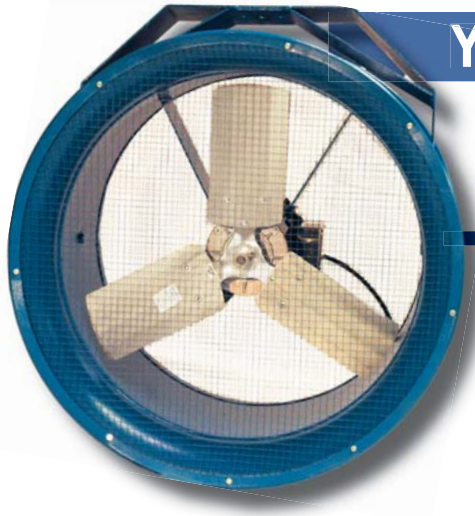

26" High Velocity Fan

YM-Yoke Mount Standard

Mounting Options

PS-Pedestal Stroller

CW-Column Wall Mount

PB Pedestal Base

Shipping Weights:

129 lbs/59 kg

115 lbs/52kg

101 lbs/ 46 kg

SIZE	CFM	HP	FAN DIMENSIONS			DISTANCE AIR THROW	SHIPPING WEIGHT
			W	D	I.D.		
26"	7650	1	33"	18.5"	27"	150' / 46m	93lbs/42kg

Propeller: 26" Diameter, 3 Blade GalvAlum (18 Degree)

Fan Inlet/Outlet: 14 Gauge Spun Steel

Finger Guards: Spiral Wound

RPM: 1800

Decible: 85.5 dba

Enclosure: TEAO Standard

Frame: 56

Ambient Temperature: 40C

Duty Cycle: Continuous