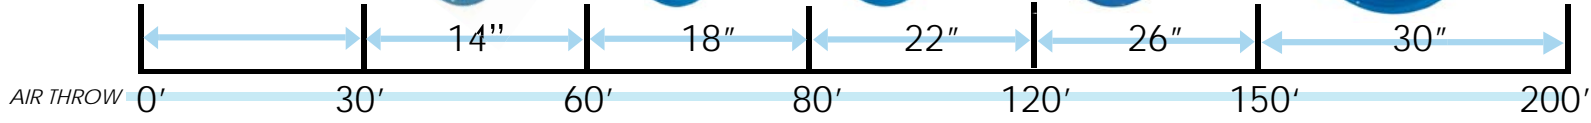

NSN# 4140-01511-4643