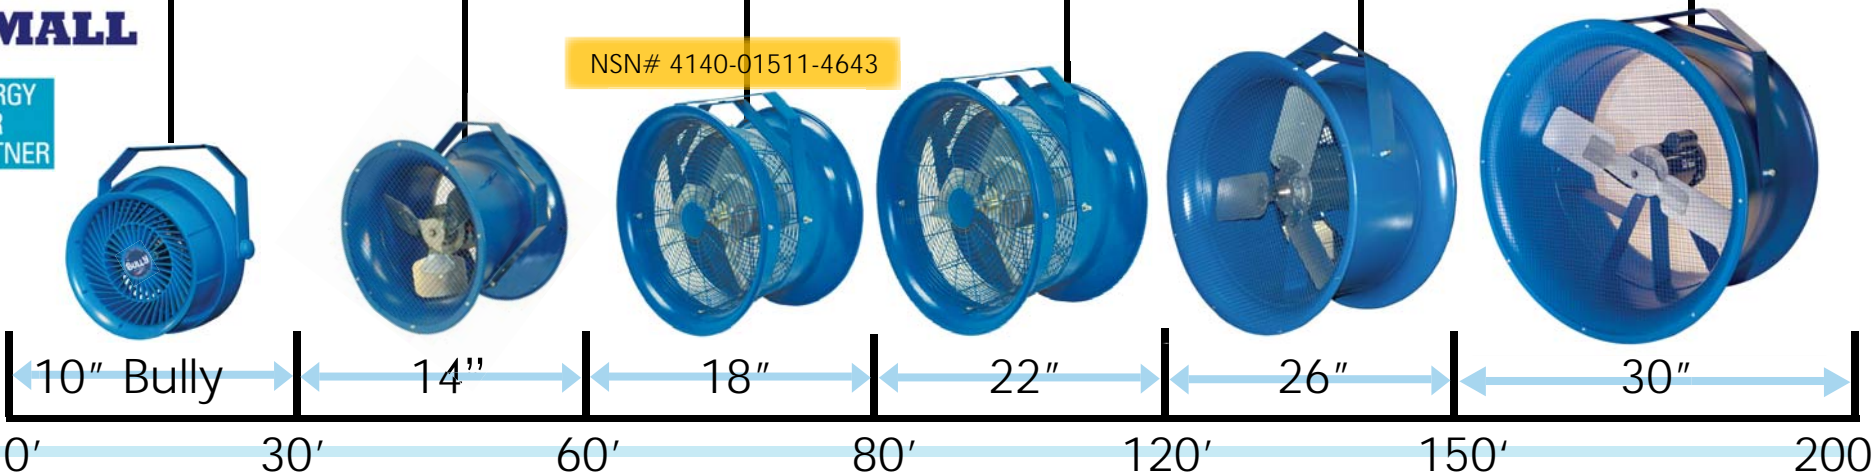

High Velocity Fan Product Guide

MOUNTING OPTIONS:

- Standard/YM Yoke Mount (Bully -- 30")
- HV Ceiling Suspended (14" -- 30")
- TC Truck Cooler (14" -- 22")
- PS Pedestal Stroller (14" -- 30")
- PB Pedestal (Bully -- 30")
- CW Column Wall Mount (14" -- 30")

0.7 amps 115V*, 2 spd 800 CFM 1354 FPM dba bckgrd	2.6 amps 115V*, 1/4 HP 2600 CFM 2000 FPM 68 dba	5.1 amps 115V*, 1/2 HP 3800 CFM 2500 FPM 72 dba	5.1 amps 115V*, 1/2 HP 5800 CFM 2500 FPM 76.5 dba	1.8 amps 460V*, 1 HP 7650 CFM 2650 FPM 85.5 dba	1.8 amps 460V*, 1 HP 12,000 CFM 2400 FPM 90 dba

Suggested Fan Placement

NSN# 4140-01511-4643

DoD EMALL

*Other Voltages Available

"AMP FOR AMP..THE BEST"

800.768.3985 / Fax: 803.691.4751 / www.pattersonfan.com

1120 Northpoint Blvd.
Blythewood, SC 29016