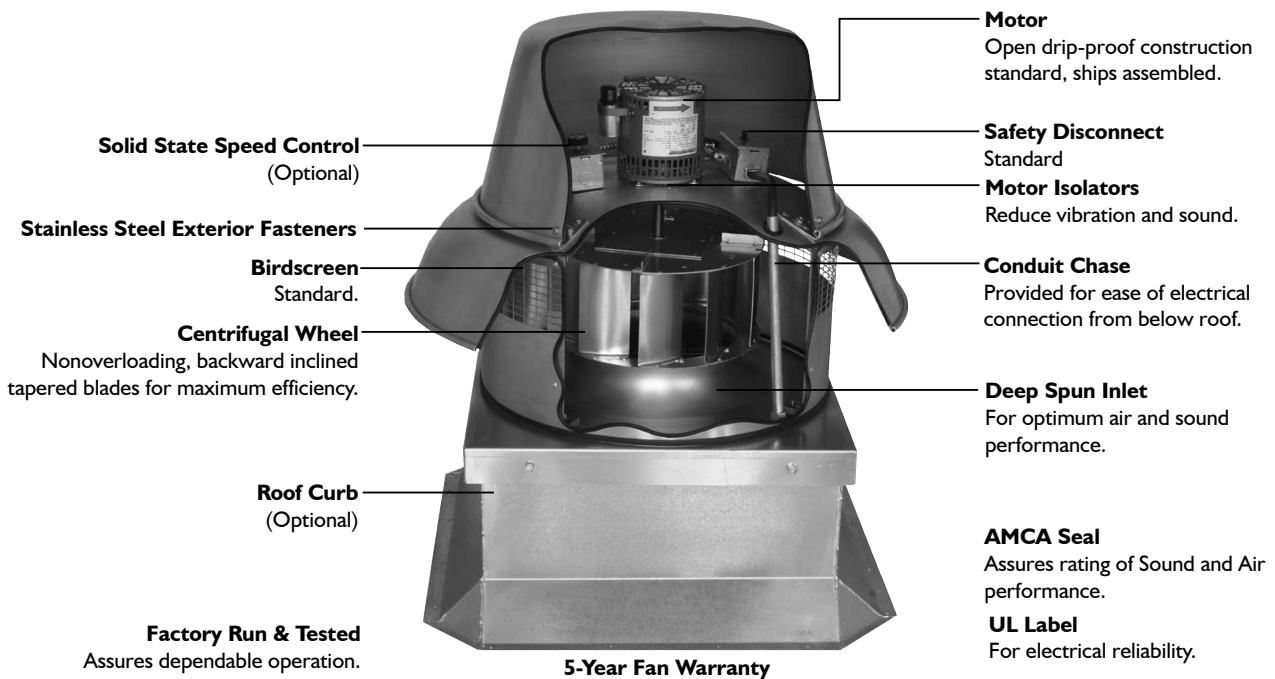

## Model RED Cutaway Diagram

Patterson Fan Company Inc  
1120 Northpoint Blvd  
Blythewood, SC 29016  
800.768.3985