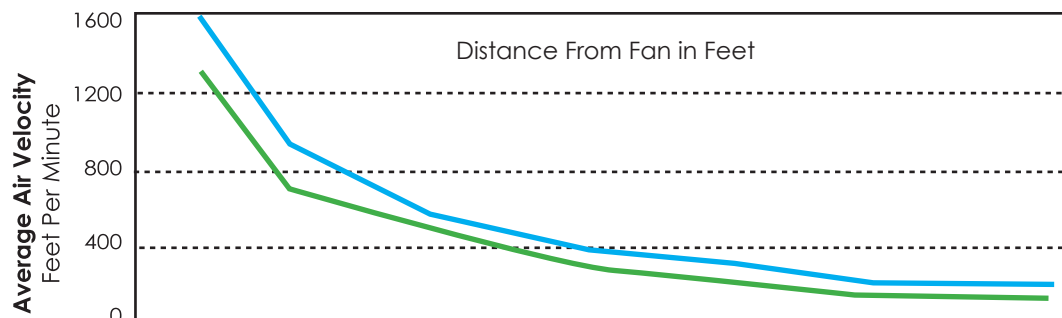

10" High Velocity Fan

YM-Yoke Mount Standard Mounting Options

TC-Truck Cooler Mount

PB Pedestal Base

Shipping Weights:

29 lbs/ 13 kg

16 lbs/ 7 kg

SIZE	AMPS	PHASE	FAN DIMENSIONS			DISTANCE AIR THROW	SHIPPING WEIGHT
			W	D	I.D.		
10"	High .8/ Low .7	115V	15 5/8"	13"	10"	40'	12.3 lbs/5.6 kg

Propeller: 10" Diameter
Enclosure: Totally Enclosed
Duty Cycle: Continuous
Power Cord: 9 1/2' Length
Waranty: 1 Years

The BULLY

High	1578	902.5	527	383.25	320.75	280.25	199.75
Low	1383	769	540	373.75	272.25	177.25	153.50