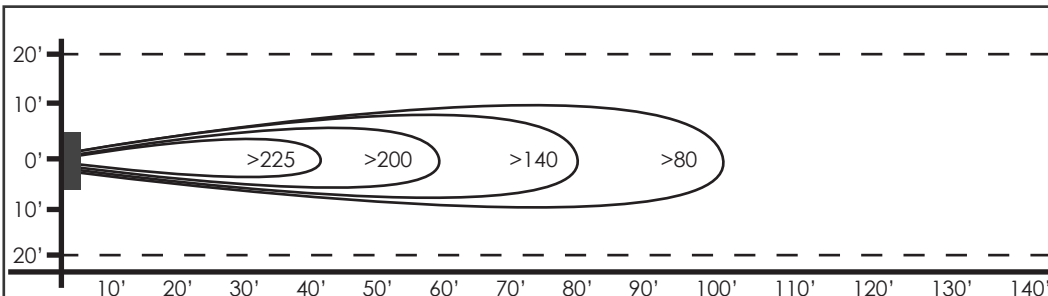

AIR FLOW PATTERN

Above velocities shown in feet/minute.