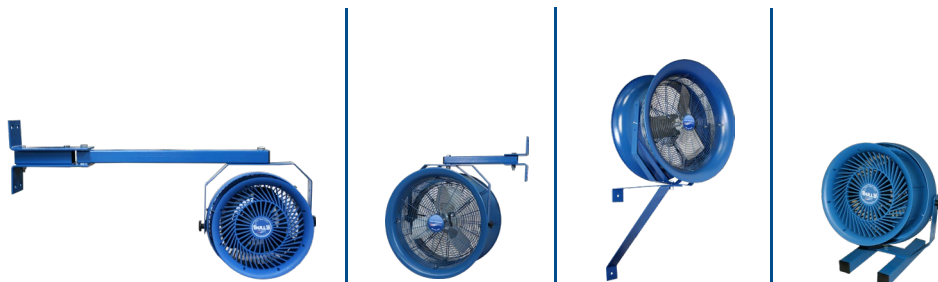

10"

HIGH VELOCITY FAN

STANDARD
YM - YOKE MOUNT

ADDITIONAL MOUNTING OPTIONS:

TC Truck Cooler **RM** Rack Mount **CW** Column-Wall **PB** Pedestal Base

SHIPPING WEIGHT:	TC Truck Cooler	RM Rack Mount	CW Column-Wall	PB Pedestal Base
	28 lbs	17 lbs	16 lbs	16 lbs

SIZE	AMPS H/L	PHASE	FAN DIMENSIONS			AIR THROW DISTANCE	SHIPPING WEIGHT
			W	D	ID		
10"	.8/7	115V	15.625"	13"	10"	40'	12 lbs

- Propeller:** 10" Diameter
- Enclosure:** Totally Enclosed
- Duty Cycle:** Continuous
- Power Cord:** 12' Length
- Decibels:** High @ 20' - 56.5
Low @ 20' - 55.7
- Warranty:** 1 Year