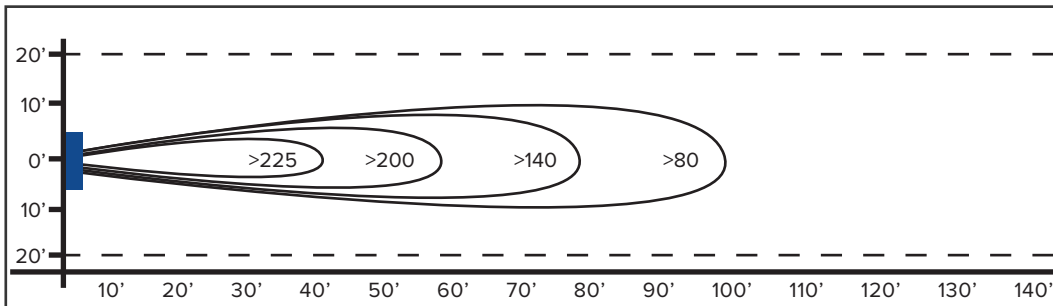

AIR FLOW PATTERN

Above velocities shown in feet/minute.