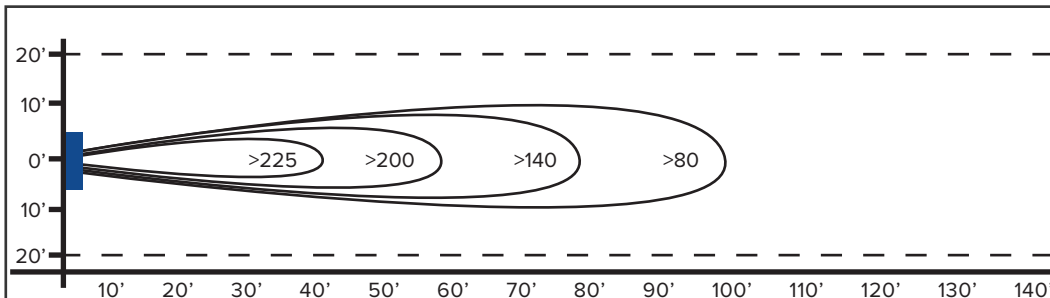

Above velocities shown in feet/minute.

AIR FLOW PATTERN