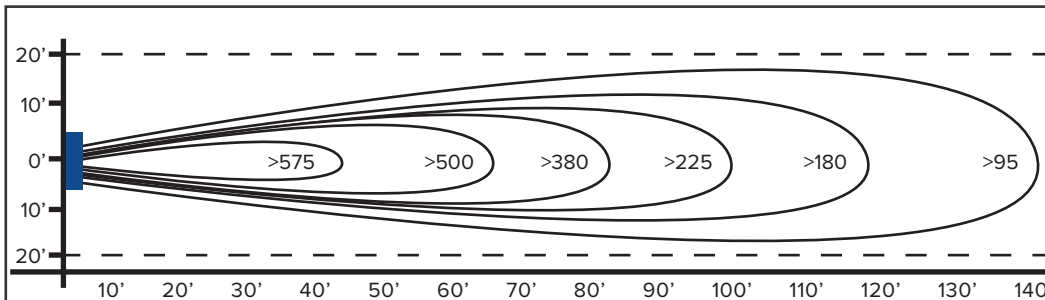

AIR FLOW PATTERN

Above velocities shown in feet/minute.