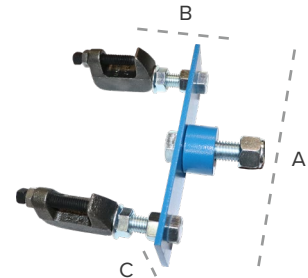

BEAM CLAMP

FAN SIZE	MOUNT DIMENSIONS			SHIPPING WEIGHT
	A	B	C	
14-30"	7"	3"	2"	3 lbs