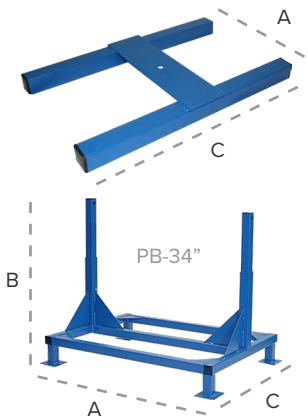

PEDESTAL BASE

FAN SIZE	MOUNT DIMENSIONS			SHIPPING WEIGHT
	A	B	C	
14"	12"	-	14.5"	6 lbs
18-22"	15"	-	23"	12 lbs
26"	16"	-	26"	15 lbs
30"	20"	-	26"	15 lbs
34"	41.5"	32.5"	28.5"	106 lbs