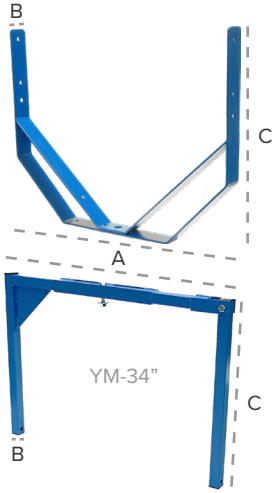

## YOKE MOUNT STANDARD

FAN SIZE	MOUNT DIMENSIONS			SHIPPING WEIGHT
	A	B	C	
14"	14"	2"	14"	4 lbs
18"	19.5"	2"	14.5"	8 lbs
22"	24"	2"	18"	10 lbs
26"	28"	4"	19.5"	21 lbs
30"	30.5"	4"	20.75"	24 lbs
34"	36"	2"	29"	25 lbs

## TRUCK COOLER DOCK DOOR MOUNT

A	MOUNT DIMENSIONS			D	SHIPPING WEIGHT
	B	C			
10.5"	36"	11"	25"	16 lbs	

## BEAM CLAMP

FAN SIZE	MOUNT DIMENSIONS			SHIPPING WEIGHT
	A	B	C	
14-30"	7"	3"	2"	3 lbs