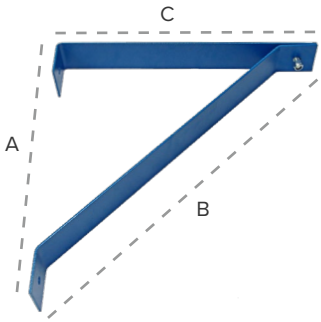

COLUMN-WALL

FAN SIZE	MOUNT DIMENSIONS			SHIPPING WEIGHT
	A	B	C	
10"	14"	19"	14"	4 lbs
14-22"	22"	30.5"	22"	13 lbs
26-30"	27"	38"	29"	20 lbs
34"	36"	43"	30"	24 lbs

OSCILLATORS AVAILABLE