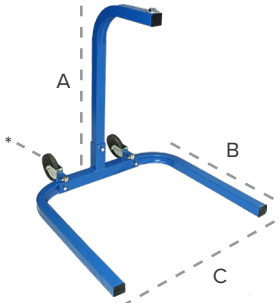

PORTABLE STROLLER

FAN SIZE	MOUNT DIMENSIONS			SHIPPING WEIGHT
	A	B	C	
14-30"	32"	35"	32"	36 lbs

* 5" Caster Wheels

OSCILLATORS AVAILABLE