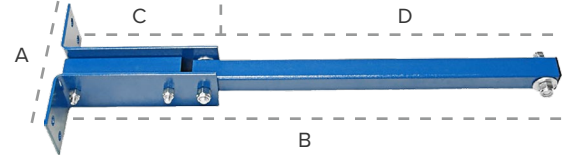

## YOKE MOUNT STANDARD

FAN SIZE	MOUNT DIMENSIONS			SHIPPING WEIGHT
	A	B	C	
14"	14"	2"	14"	4 lbs
18"	19.5"	2"	14.5"	8 lbs
22"	24"	2"	18"	10 lbs
26"	28"	4"	19.5"	21 lbs
30"	30.5"	4"	20.75"	24 lbs
34"	36"	2"	29"	25 lbs

## TRUCK COOLER DOCK DOOR MOUNT

A	MOUNT DIMENSIONS			D	SHIPPING WEIGHT
	B	C			
10.5"	36"	11"	25"	16 lbs	