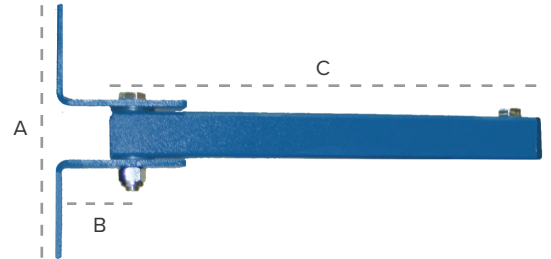

RACK MOUNT PICK MODULE FANS

FAN SIZE	MOUNT DIMENSIONS			SHIPPING WEIGHT
	A	B	C	
14"	10.5"	3"	14.5"	5 lbs
18"	10.5"	3"	17"	7 lbs
22"	10.5"	3"	19"	8 lbs
26-30"	10.5"	3"	21"	10 lbs