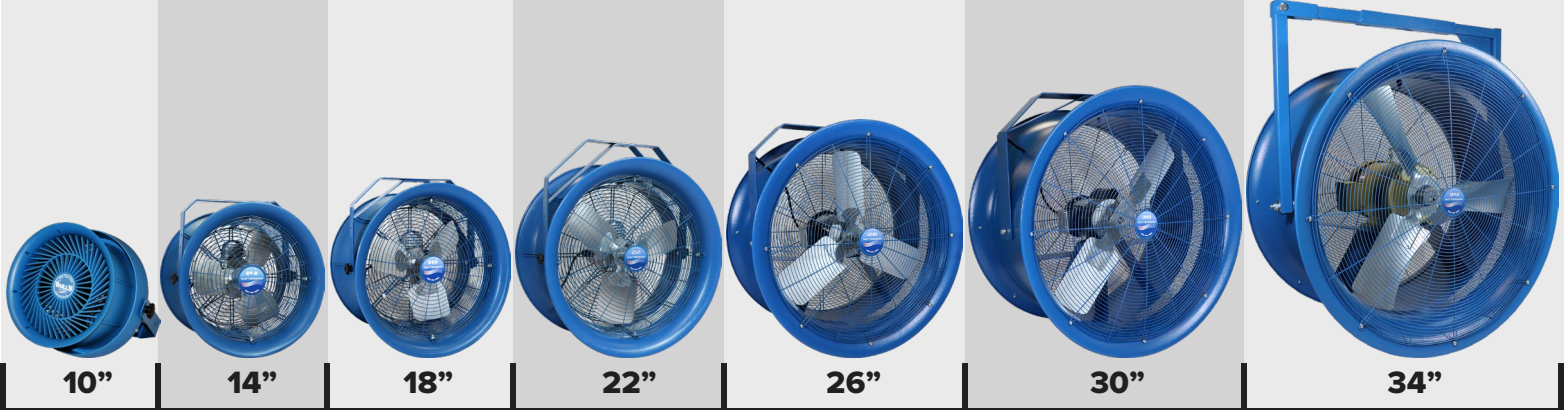

PRODUCT GUIDE

HIGH VELOCITY FANS

Shaded Pole 115V .8 amps 800 CFM 56.5 dB @ 20' 12.5 lbs	1/4 HP 115V* 2.8 amps 2600 CFM 63.1 dB @ 20' 35 lbs	1/2 HP 115V* 6.0 amps 3800 CFM 65.1 dB @ 20' 44 lbs	1/2 HP 115V* 6.0 amps 5570 CFM 66.5 dB @ 20' 49 lbs	1 HP 460V* 1.8 amps 7650 CFM 80.8 dB @ 20' 93 lbs	1 HP 460V* 1.8 amps 12,000 CFM 82.2 dB @ 20' 125 lbs	3 HP 460V* 4.6 amps 17,000 CFM 88 dB @ 20' 215 lbs
--	--	--	--	--	---	---

0' 40' 60' 80' 120' 150' 200' 230'

AIR THROW DISTANCE *standard

MOUNTING OPTIONS

- YM** Yoke Mount (10"-34")
- RM** Rack Mount (14"-30")
- TC** Truck Cooler (10"-18")
- CW** Column-Wall (10"-34")
- PS** Portable Stroller (14"-30")
- PB** Pedestal Base (10"-34")
- CS** Chain Suspended (14"-34")
- BC** Beam Clamp (14"-30")

MOTOR OPTIONS

- A** Single Phase 115/230V
- B** Three Phase 208/230-460V
- C** Single Phase 277V

H22A + PS BLUE
Portable Stroller Included

H22A
Yoke Included

H22A + CW BLUE
Column-Wall Mount Included

H14A + RM BLUE
Rack Mount Included

H18A + TC BLUE
Truck Cooler Mount Included

H18A-CS
Chain Suspension Kit Included

H14A + PB BLUE
Pedestal Base Included