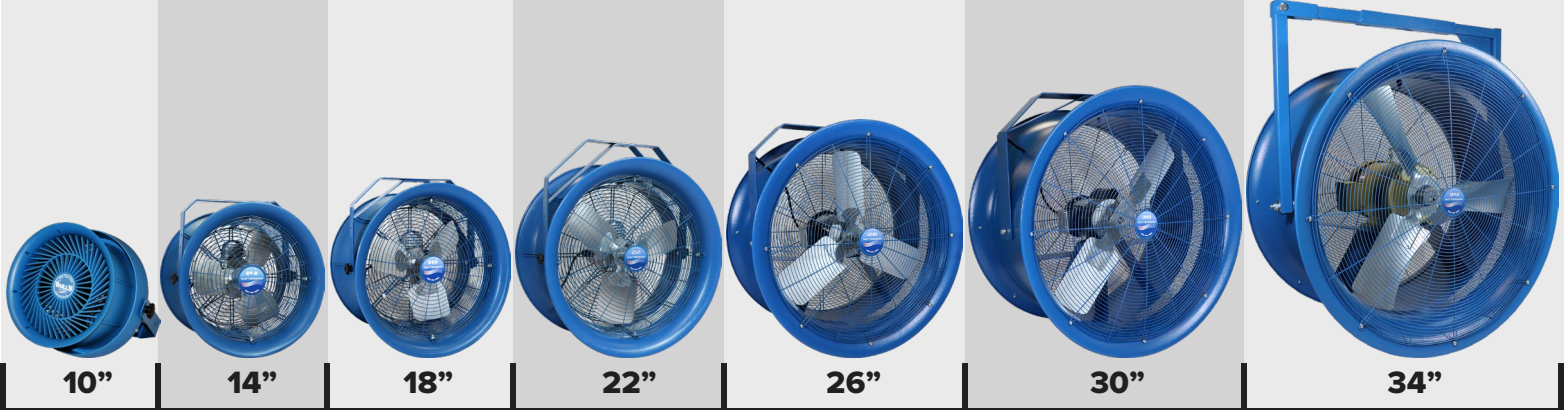

PRODUCT GUIDE

HIGH VELOCITY FANS

Shaded Pole 115V .8 amps 800 CFM 56.5 dB @ 20' 12.5 lbs	1/4 HP 115V* 2.8 amps 2600 CFM 63.1 dB @ 20' 35 lbs	1/2 HP 115V* 6.0 amps 3800 CFM 65.1 dB @ 20' 44 lbs	1/2 HP 115V* 6.0 amps 5570 CFM 66.5 dB @ 20' 49 lbs	1 HP 460V* 1.8 amps 7650 CFM 80.8 dB @ 20' 93 lbs	1 HP 460V* 1.8 amps 12,000 CFM 82.2 dB @ 20' 125 lbs	3 HP 460V* 4.6 amps 17,000 CFM 88 dB @ 20' 215 lbs
--	--	--	--	--	---	---

0' 40' 60' 80' 120' 150' 200' 230'

AIR THROW DISTANCE *standard

MOUNTING OPTIONS

- YM** Yoke Mount (10"-34")
- RM** Rack Mount (14"-30")
- TC** Truck Cooler (10"-18")
- CW** Column-Wall (10"-34")
- PS** Portable Stroller (14"-30")
- PB** Pedestal Base (10"-34")
- CS** Chain Suspended (14"-34")
- BC** Beam Clamp (14"-30")

MOTOR OPTIONS

- A** Single Phase 115/230V
- B** Three Phase 208/230-460V
- C** Single Phase 277V

H22A
Yoke Included

H14A + RM BLUE
Rack Mount Included

H18A-CS
Chain Suspension Kit Included

H22A + PS BLUE
Portable Stroller Included

H22A + CW BLUE
Column-Wall Mount Included

H18A + TC BLUE
Truck Cooler Mount Included

H14A + PB BLUE
Pedestal Base Included