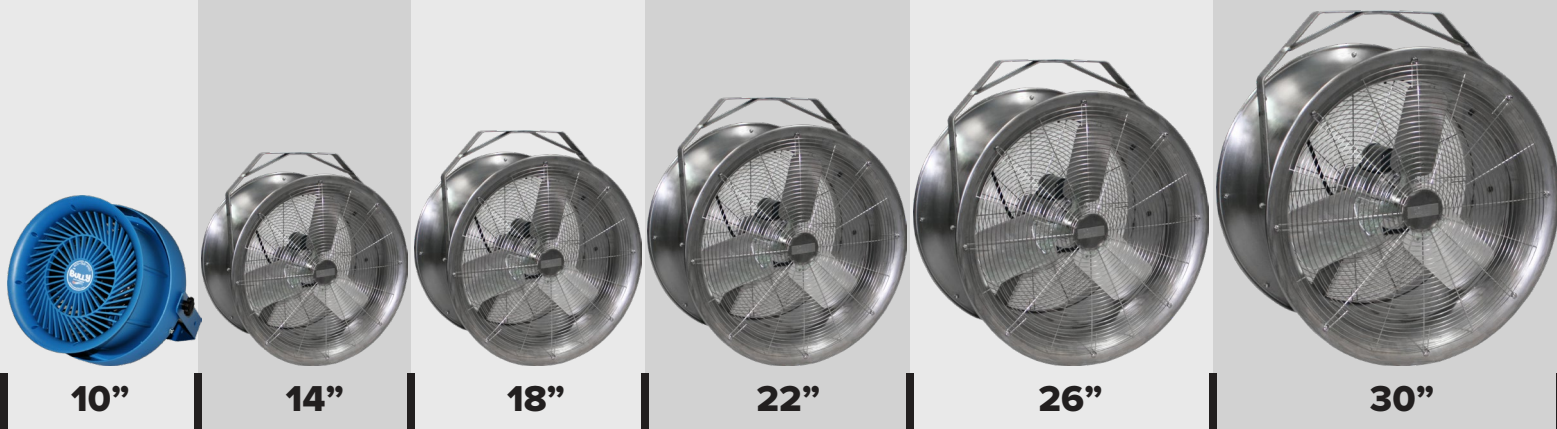

# PRODUCT GUIDE

STAINLESS STEEL HIGH VELOCITY FANS

Shaded Pole 115V .8 amps 800 CFM 56.5 dB @ 20' 12.5 lbs	1/4 HP 115V* 2.8 amps 2600 CFM 66.5 dB @ 20' 42 lbs	1/2 HP 115V* 6.0 amps 3800 CFM 71.2 dB @ 20' 56 lbs	1/2 HP 115V* 6.0 amps 5570 CFM 73.6 dB @ 20' 69 lbs	1 HP 460V* 1.8 amps 7650 CFM 80.8 dB @ 20' 93 lbs	1 HP 460V* 1.8 amps 12,000 CFM 82.2 dB @ 20' 125 lbs
------------------------------------------------------------------------	--------------------------------------------------------------------	--------------------------------------------------------------------	--------------------------------------------------------------------	------------------------------------------------------------------	---------------------------------------------------------------------

## FEATURES

- #304 polished stainless steel hulls
- Choice of motors:
  - Totally enclosed
  - Washdown duty
  - Stainless steel
- Stainless steel blades (14" - 26")
- OSHA compliant stainless steel finger guards

## MOUNTING OPTIONS

Yoke (Standard)

Column-Wall

Portable Stroller