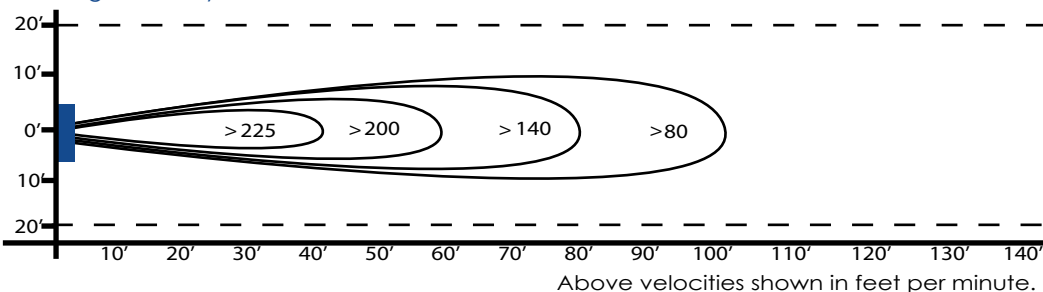

14" High Velocity Fan Air Flow Pattern

Above velocities shown in feet per minute.