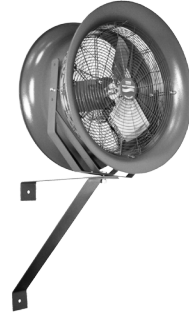

14"

HIGH VELOCITY FAN

stainless steel

YM -Yoke Mount (standard)

mounting options:

PS - Pedestal Stroller

CW - Column Wall

Shipping Weights:

80 lbs/ 36 kg

64 lbs/ 29 kg

SIZE	CFM	HP	FAN DIMENSIONS			DISTANCE AIR THROW	SHIPPING WEIGHT
			W	D	I.D.		
14"	2600	1/4	20"	16"	14.625"	60' / 18 m	42 lbs/ 19 kg

Propeller: 14" Diameter, 3 Blade Stainless Steel (37 Degree)
Fan Inlet/Outlet: #304 Polished Stainless Steel Hull
Finger Guards: Stainless Steel Spiral
RPM: 1725
Decibels: 66.5 @ 20'