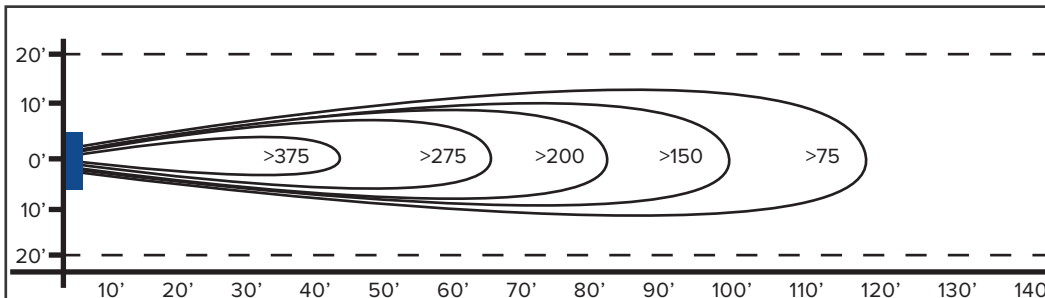

AIR FLOW PATTERN

Above velocities shown in feet/minute.